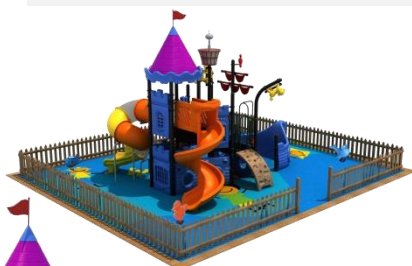

ITEM CODE	IMAGE	SIZE	
Island Series LC 98415		11.4 x 9 x 5m	

ITEM CODE	IMAGE	SIZE	
Play Series SK 19002		7.4 x 7.3 x 4.5 m	

ITEM CODE	IMAGE	SIZE	
Island Series LC 88115		11.9 x 7.3 x 5.6m	

ITEM CODE	IMAGE	SIZE	
Pirate Ship Series RP 10542		8.5 x 7.1 x 5.7 m	